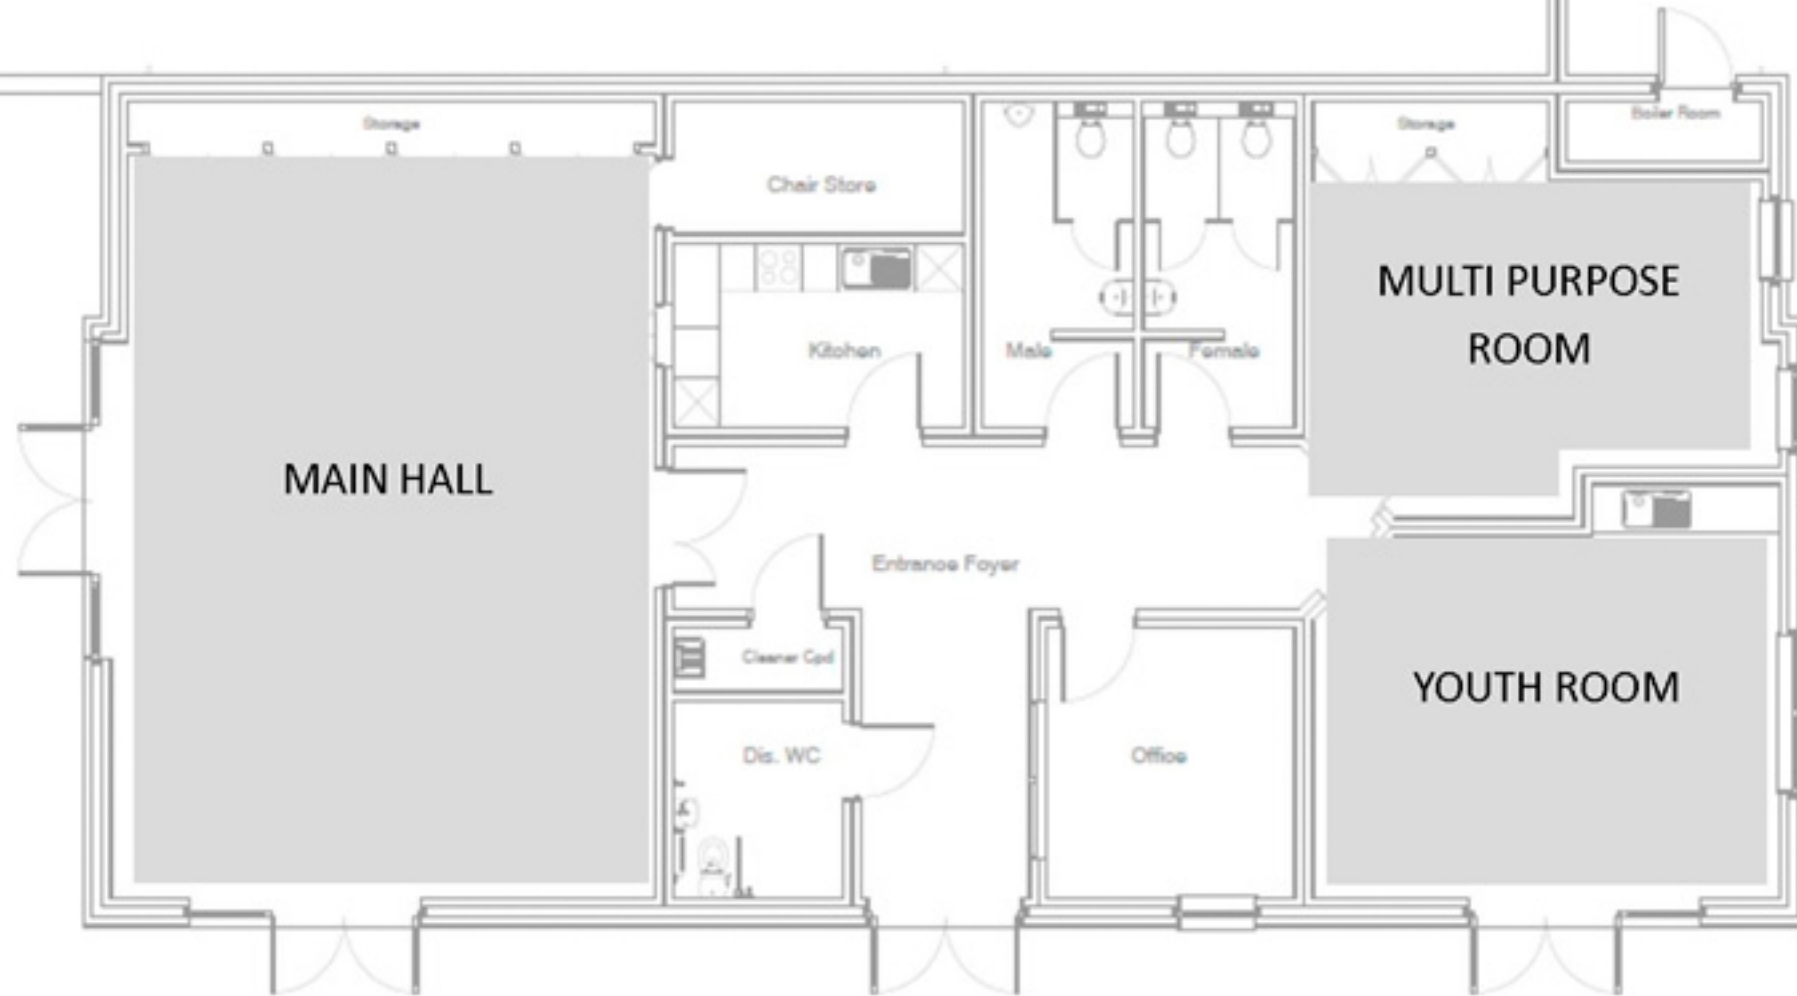

St John's Community Centre, St John's Close, Mildenhall, Suffolk, IP28 7NX

Dimensions

Main Hall	Youth Room	Multi purpose Room
30' x 22'	19' x 15'	11'6"-13'6" x 17'